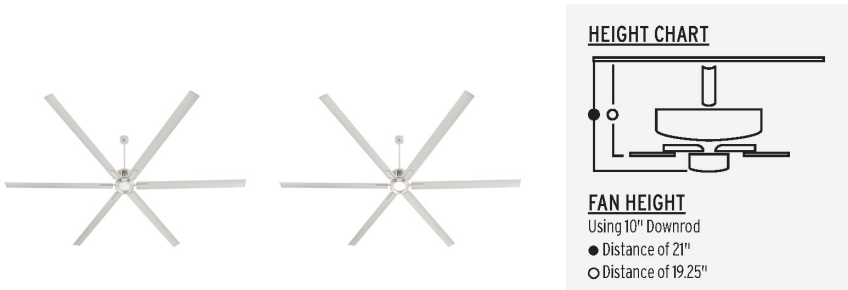

## Zeus

101206-65

ZEUS 120" Fan - Satin Nickel

Project: \_\_\_\_\_  
Location: \_\_\_\_\_  
Fixture Type: \_\_\_\_\_  
Catalog #: \_\_\_\_\_

DETAILS	
FINISH:	Satin Nickel
MATERIAL:	Steel
BLADE FINISH:	Silver
LOCATION:	Damp Listed
BLADES:	6

DIMENSIONS	
BLADE SWEEP:	120"
BLADE PITCH:	11.5°
LEAD WIRE:	80.00"

MECHANICAL	
AMPS:	.06/.11/.21/.38/.65/1.03
WATTS:	3.7/7.3/15.2/29.2/53.2/89.3
RPM:	20/31/42/53/64/74
POLES:	8
MOTOR:	DC-168NL
CONTROLS:	6 Speed

MOUNTING	
DOWNROD LENGTH:	10.00"
HUGGER ADAPTABLE:	No
CANOPY:	W 9.33 x H 6.08

SHIPPING	
HEIGHT:	12.00"
LENGTH:	56.75"
WIDTH:	12.25"
WEIGHT:	44lbs

\*Fixture is dimmable when used with a dimmer switch (sold separately) when using LED bulbs, see manufacturer instructions for dimming info

ADDITIONAL FEATURES: Downrod has a 0.75" diameter